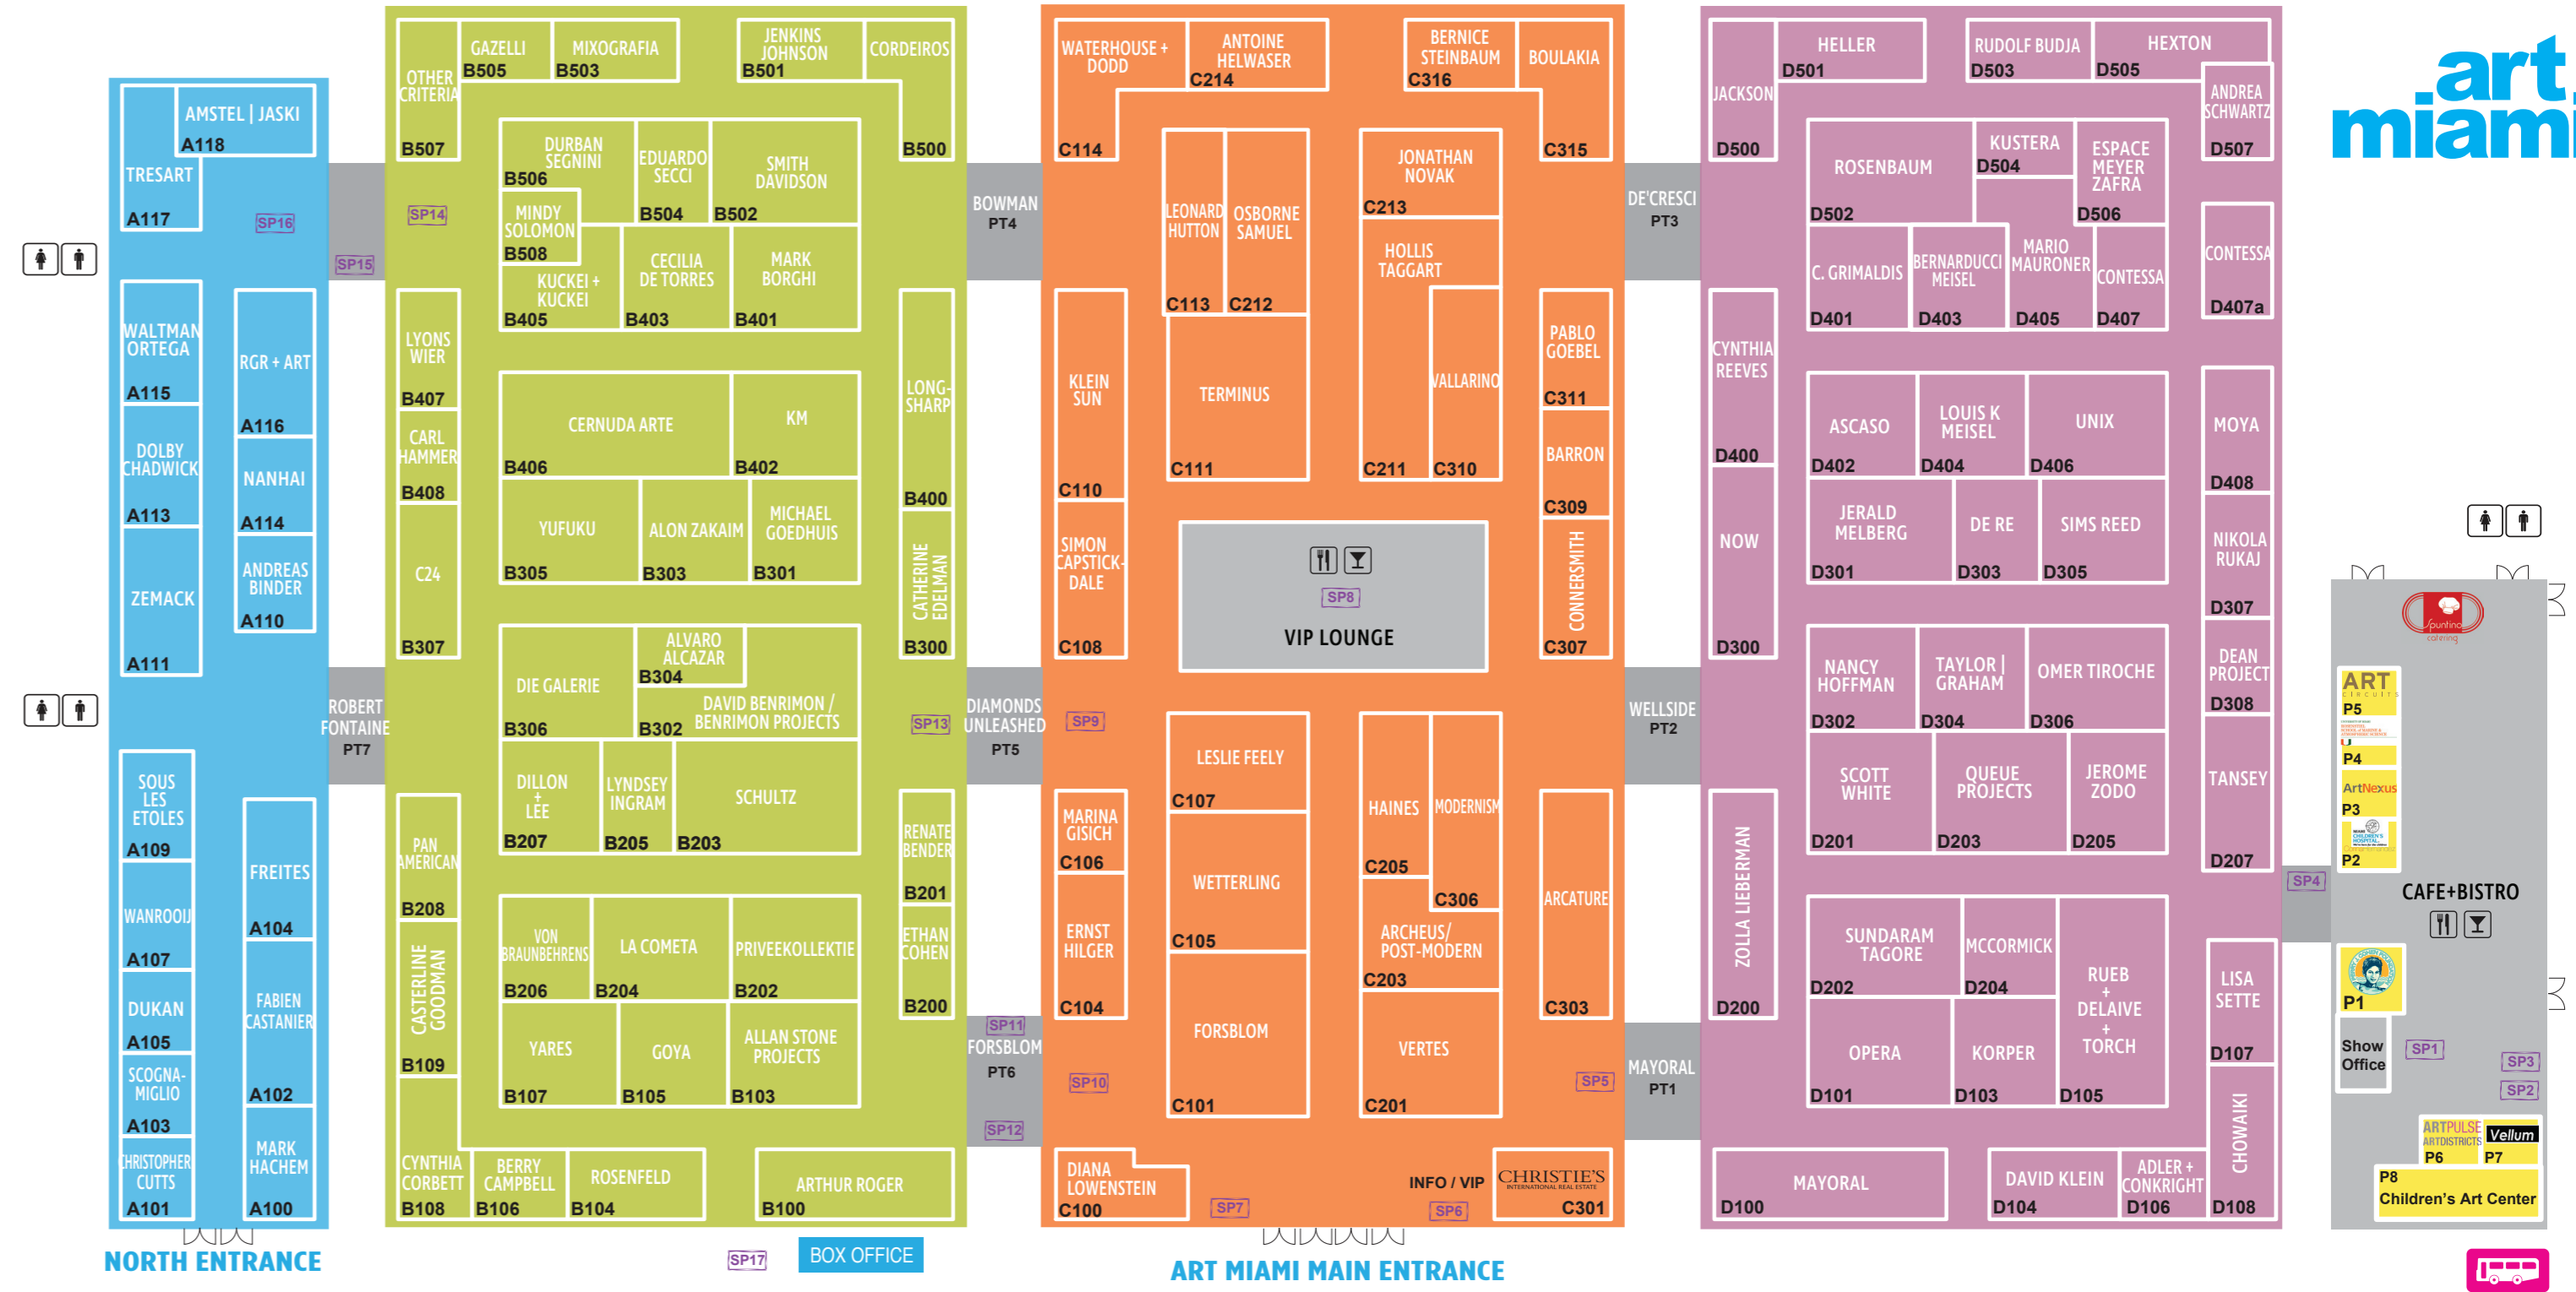

Opera Gallery	D101	SP1	VERTES, C201
OSBORNE SAMUEL	C212	SP2	Louis Carreon
Other Criteria	B507	SP3	ARCATURE FINE ART, C303
Pablo Goebel Fine Arts	C311	SP4	Bruce Helander
Pan American Art Projects	B208	SP5	Mark Borghi Fine Art, B401
Priveekollektie Contemporary Art   Design	B202	SP6	J. Steven Manolis
Queue Projects	D203	SP7	Tansey Contemporary, D207
Renate Bender	B201	SP8	Lino Tagliapietra
RGR+Art	A116	SP9	Sundaram Tagore Gallery, D202
ROBERT FONTAINE GALLERY	PT7	SP10	Alfredo and Isabel Aquilizan
Rosenbaum Contemporary	D502	SP11	CYNTHIA-REEVES, D400
Rosenfeld Gallery	B104	SP12	Lionel Smit
RUDOLF BUDJA GALLERY	D503	SP13	Diana Lowenstein Gallery, C100
Scott White Contemporary Art	D201	SP14	Graciela Sacco
Simon Capstick-Dale	C108	SP15	Opera Gallery, D101
Sims Reed Gallery	D305	SP16	Yayoi Kusama
SmithDavidson Gallery	B502	SP17	Long-Sharp Gallery, B400
Sous Les Etoiles Gallery	A109		Gino Miles
Sundaram Tagore Gallery	D202		Sophie Ryder
Taney Contemporary	D207		Galerie Forsblom, C101
TAYLOR   GRAHAM	D304		Heikki Marila
TRESART	A117		Waterhouse & Dodd, C114
UNIX Gallery	D406		Galerie Forsblom, C101
Vallarino Fine Art	C310		Bernie Taupin
VERTES	C201		Long-Sharp Gallery, B400
von Braunbehrens	B206		Gino Miles
Waltman Ortega Fine Art	A115		Manolo Valdés
WANROOIJ GALLERY	A107		Lori Hyland
Waterhouse & Dodd	C114		RGR+Art, A116
wellside gallery	PT2		Alberto Cavalieri
WETTERLING GALLERY	C105		Long-Sharp Gallery, B400
Yares Art	B107		Gino Miles
Yufuku Gallery	B305		
Zemack Contemporary Art	A111		
Zolla/Lieberman Gallery	D200		

**CAFE+BISTRO**

ART PULSE ART DISTRICTS P5, P4, P3, P2

ART PULSE ART DISTRICTS P6, P7

Children's Art Center

ART PULSE ART DISTRICTS P8

ART PULSE ART DISTRICTS P1

Show Office

SP1, SP2, SP3